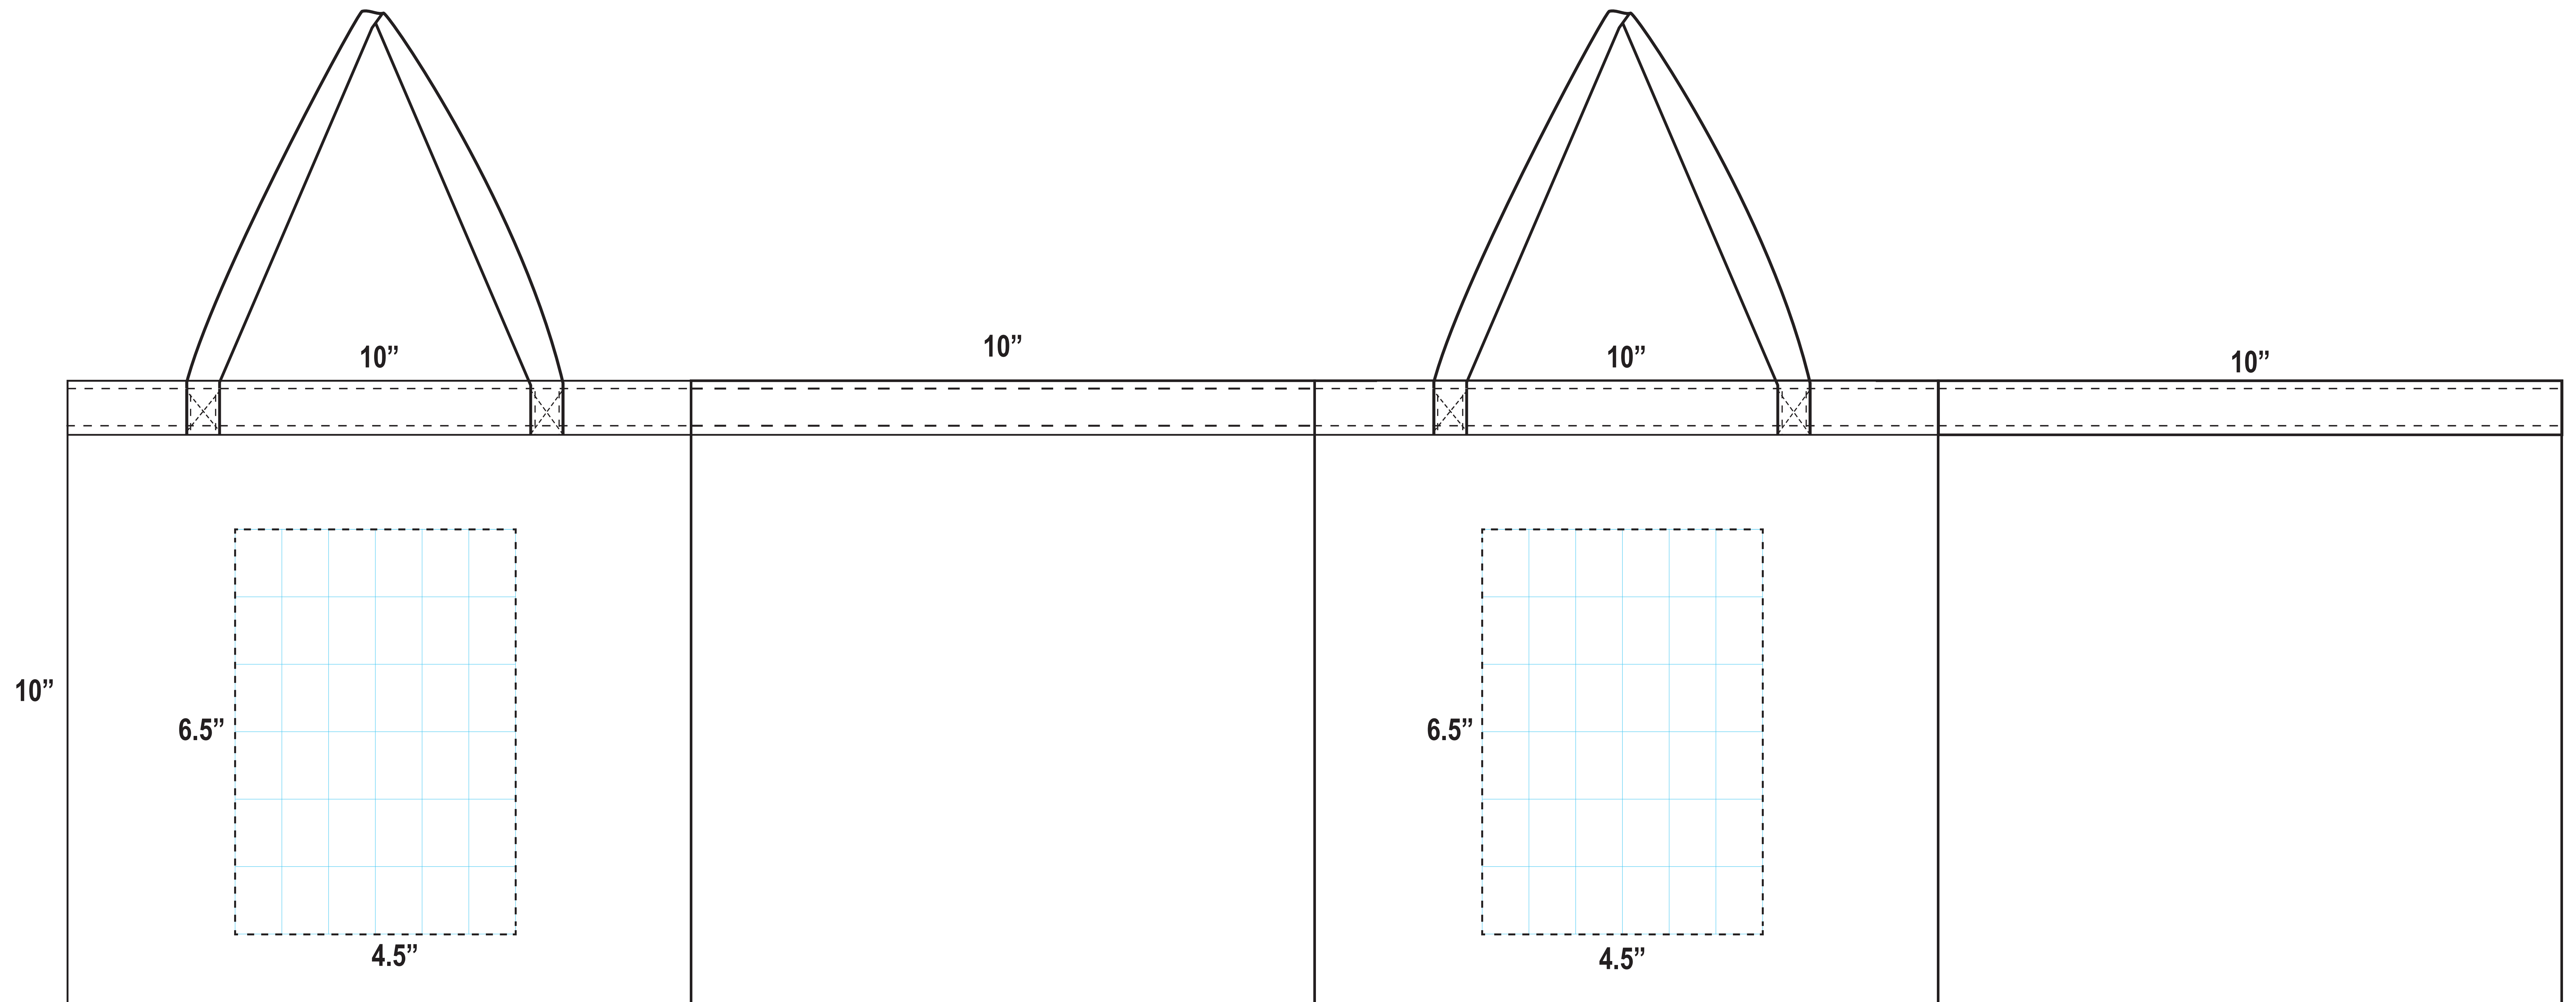

Item# : NWT1010

Front and Back Imprint Areas 10" W x 10" H
Gusset printing is NOT available on this bag

- FULL SIZE ARTWORK
- For SILK SCREEN IMPRINTS, it's recommended that type is not smaller than 16 pt. and that strokes are not less than 2.5 pt.
- ALL FONTS must be CONVERTED to OUTLINES.
- Only Silkscreen inks available for this bag

This is an example of a 16 pt San Serif Font.
This is an example of a 16 pt Serif Font.
The box surrounding this type box is a 2.5 stroke.

Front Imprint

Gusset 1

Back Imprint

Gusset 2