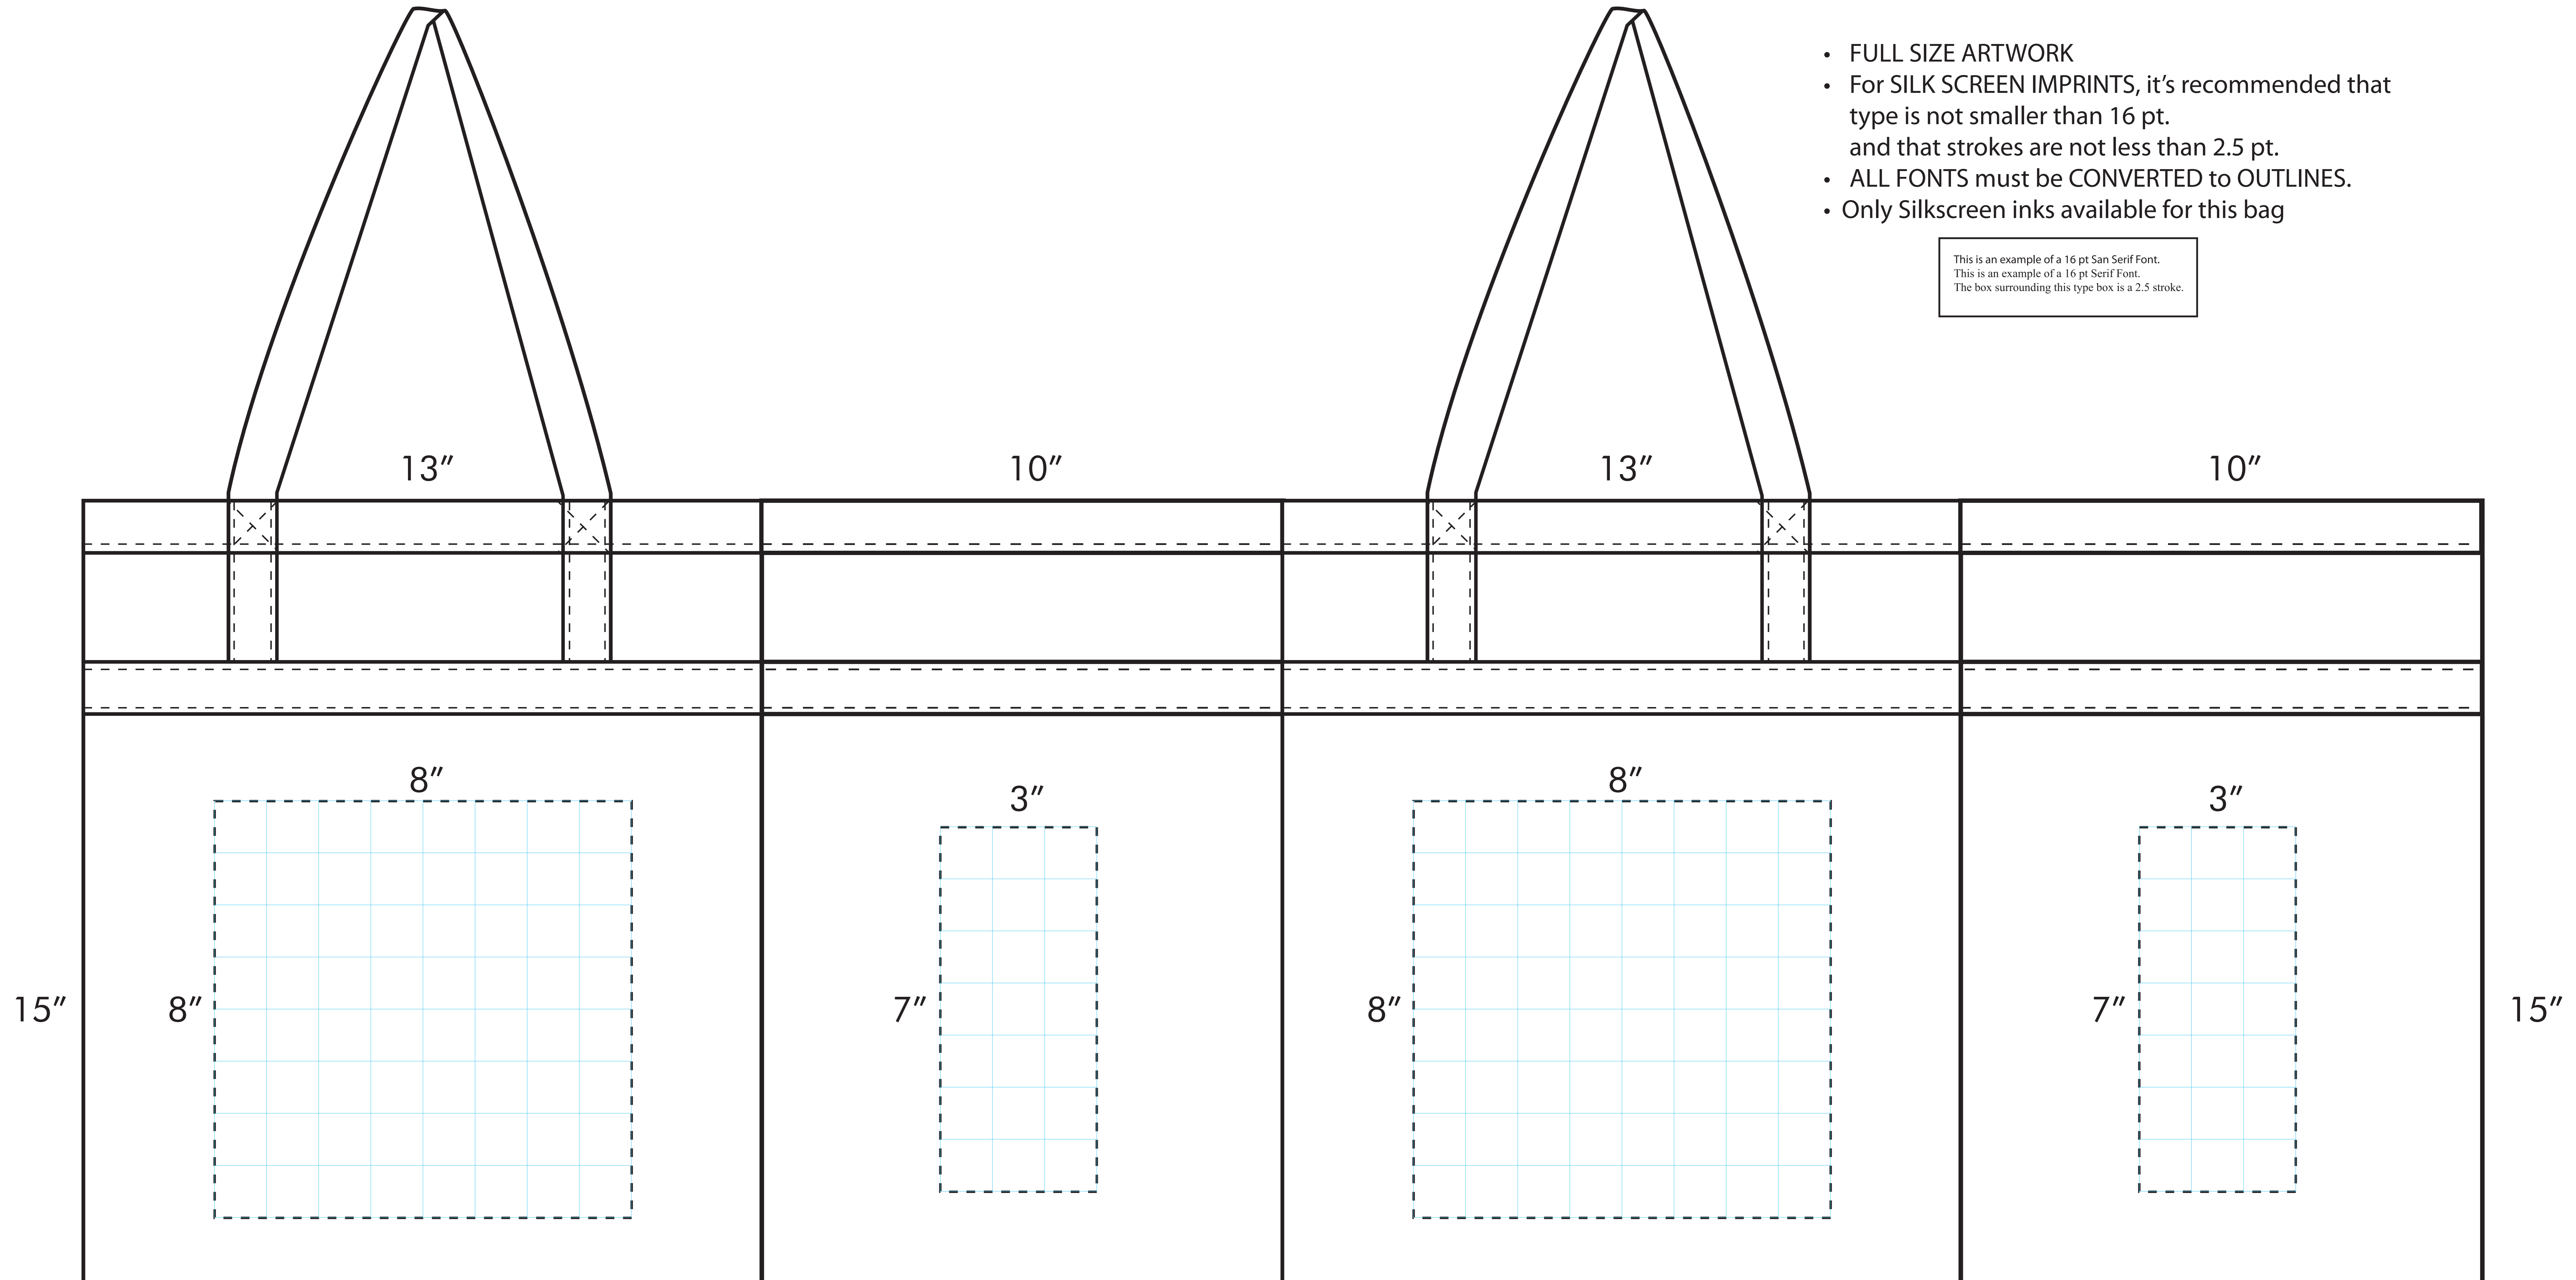

Item# : NWT1315BND

Front and Back Imprint Areas 8" W x 8" H
Gusset 1 and Gusset 2 Imprint Areas: 3" W x 7" H

- FULL SIZE ARTWORK
- For SILK SCREEN IMPRINTS, it's recommended that type is not smaller than 16 pt. and that strokes are not less than 2.5 pt.
- ALL FONTS must be CONVERTED to OUTLINES.
- Only Silkscreen inks available for this bag

This is an example of a 16 pt San Serif Font.
This is an example of a 16 pt Serif Font.
The box surrounding this type box is a 2.5 stroke.

Front Imprint

Gusset 1

Back Imprint

Gusset 2