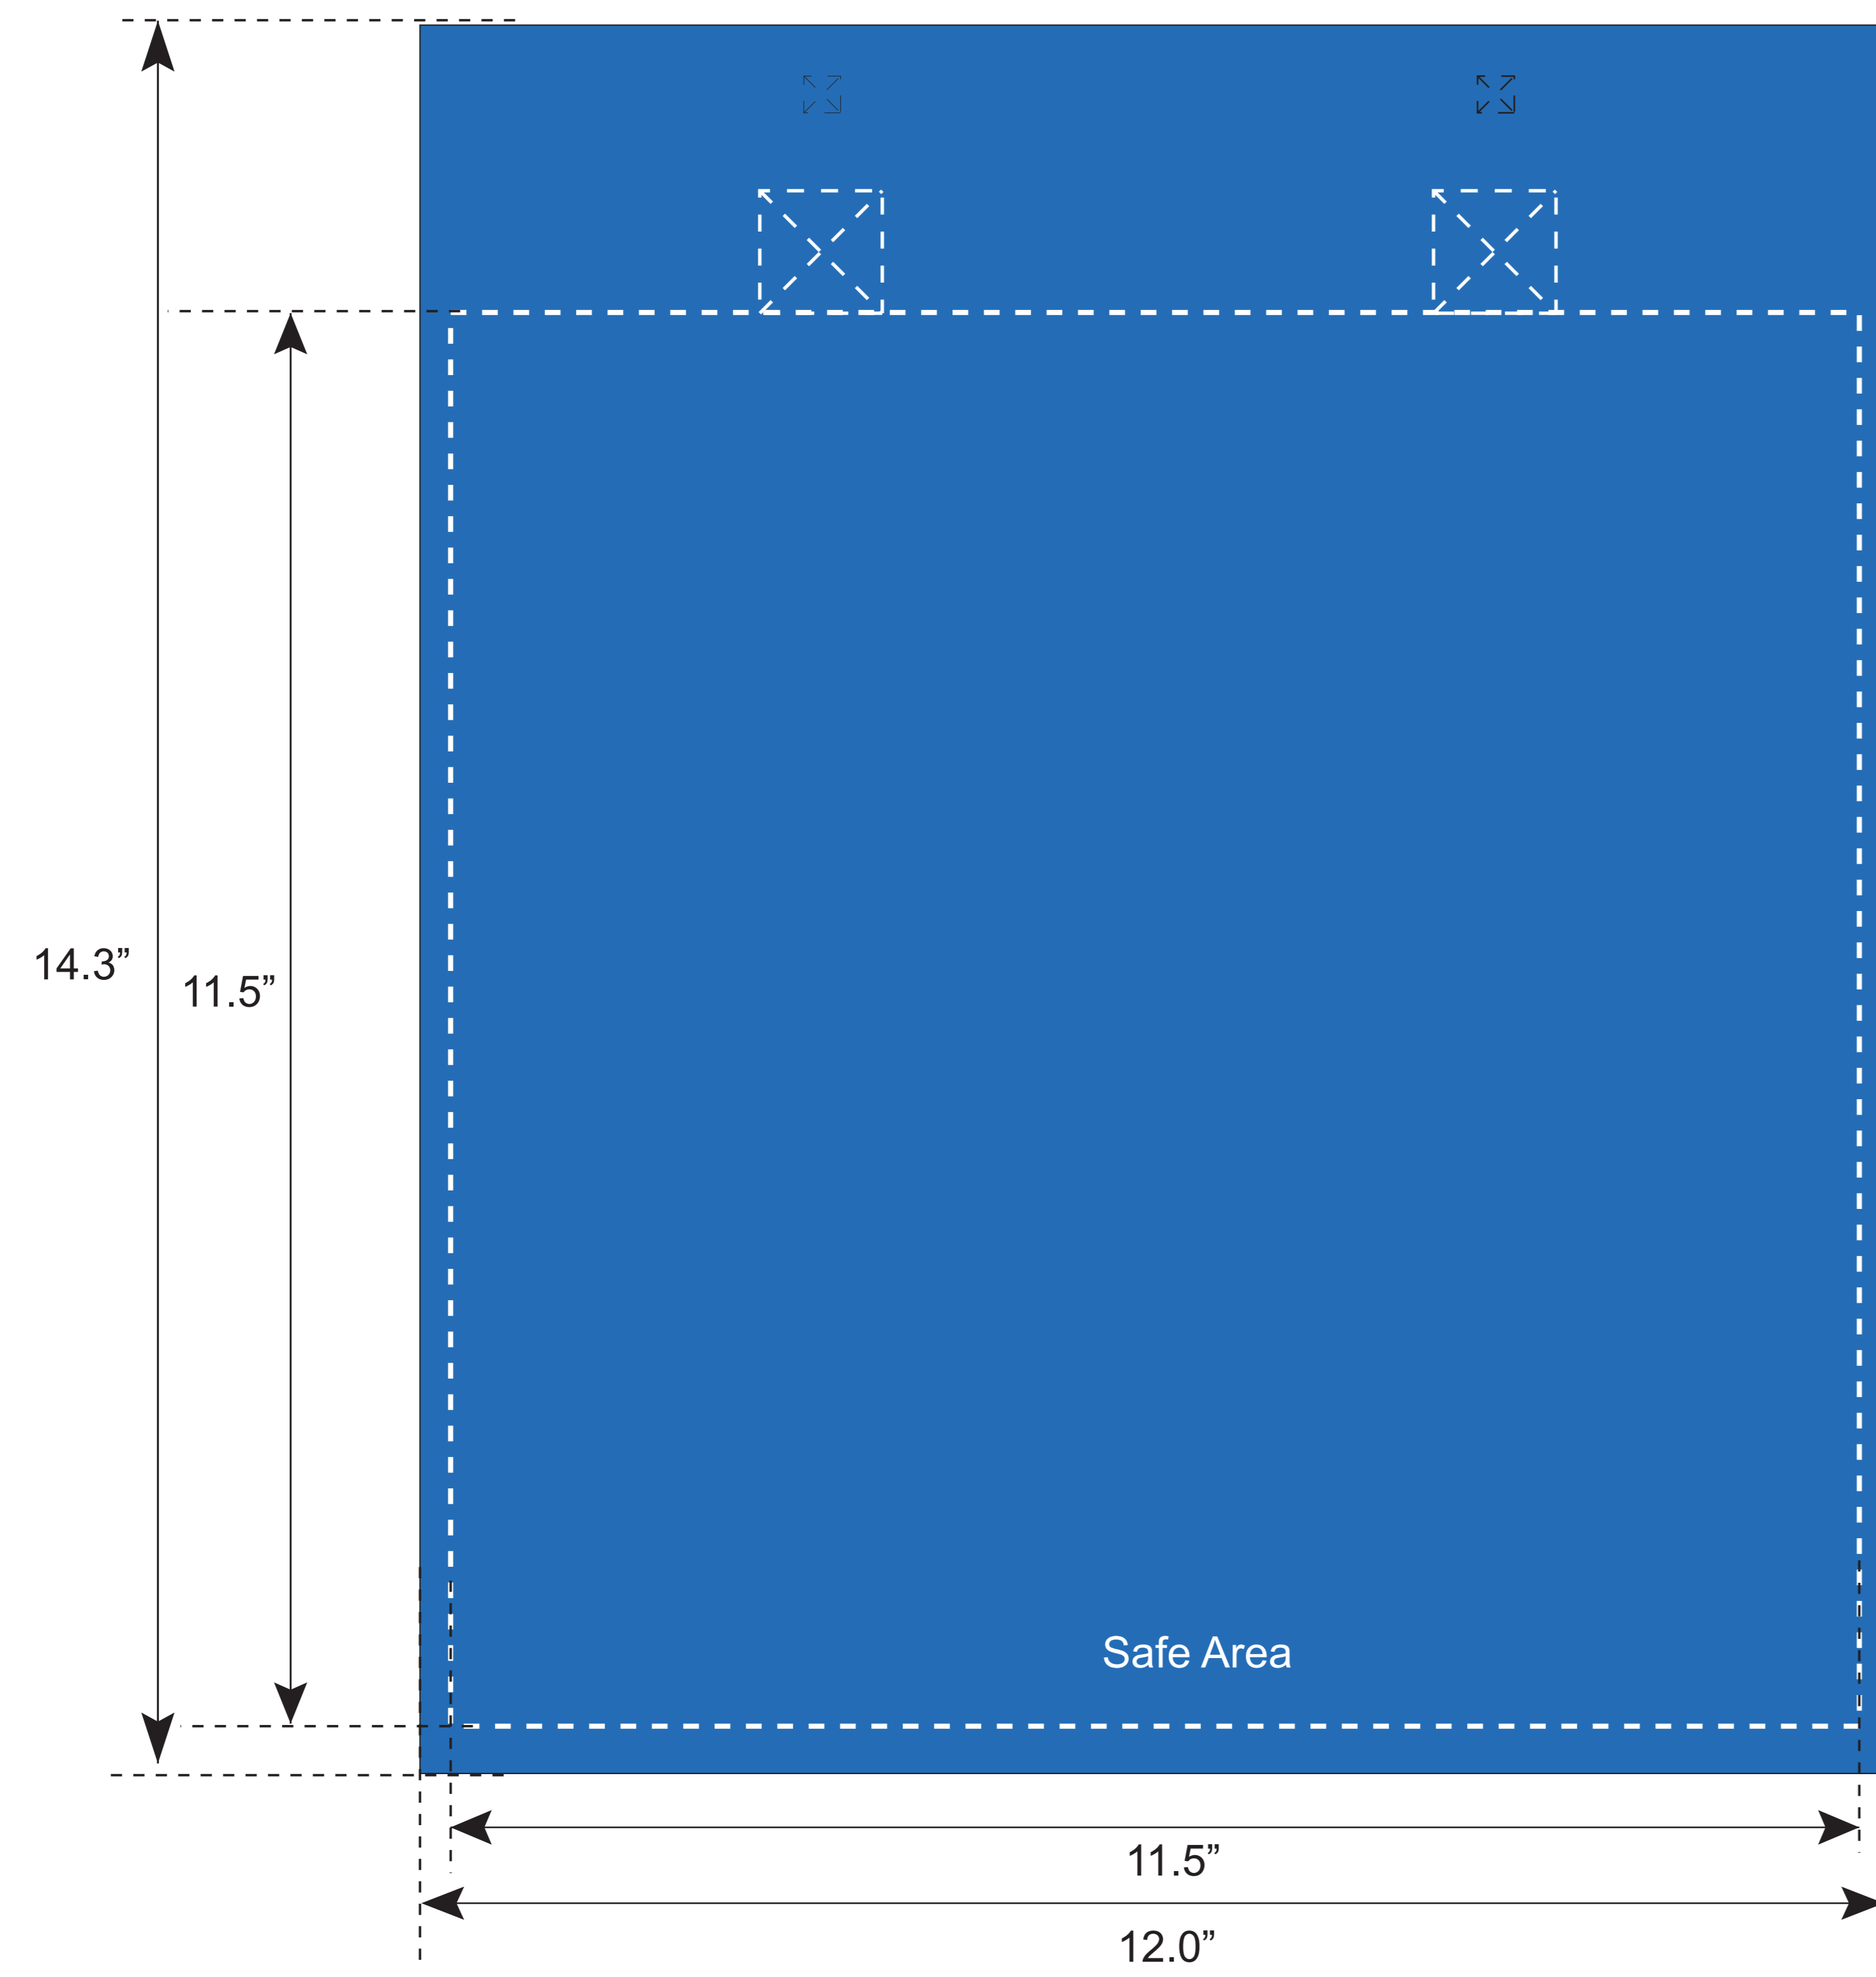

Item# : NWTDS1213FS

front / back

Art Placement

Template

Provide artwork to cover the entire blue area of the template.
Artwork outside the dotted line will be hidden by piping and stitching