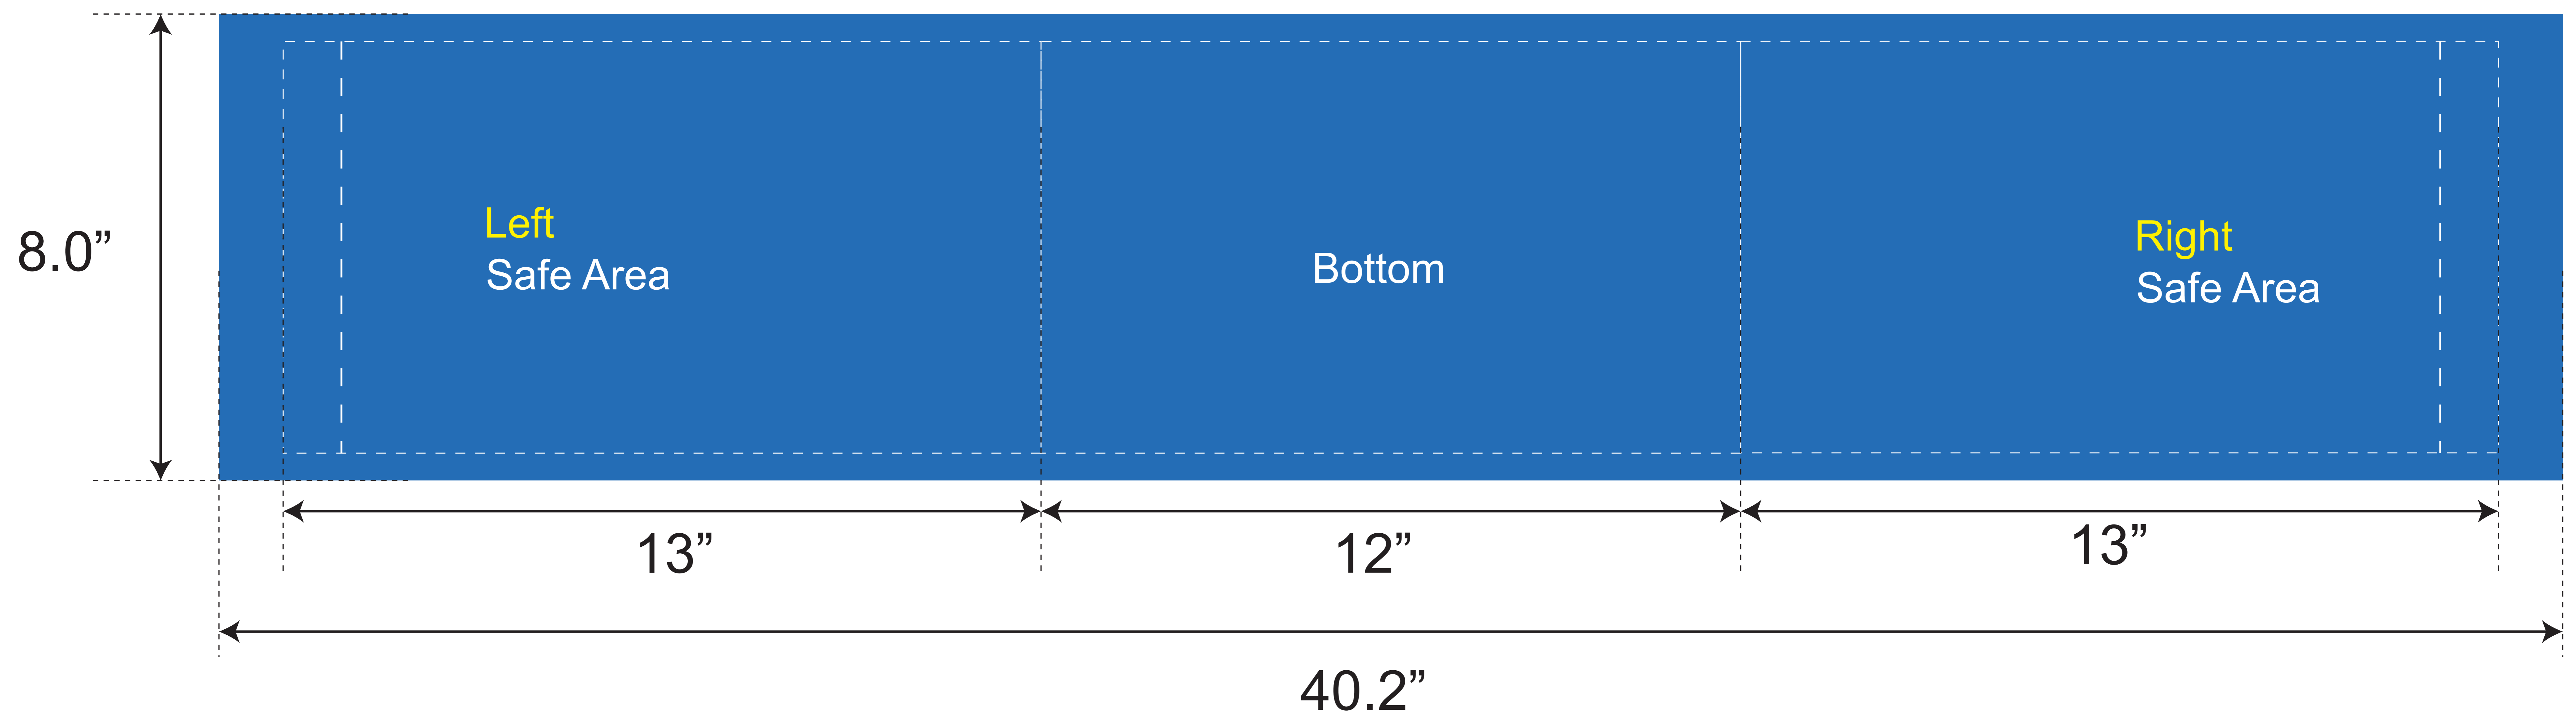

Item# : NWTDS1213FS

front / back

Art Placement

Template

Provide artwork to cover the entire blue area of the template.
Artwork outside the dotted line will be hidden by piping and stitching