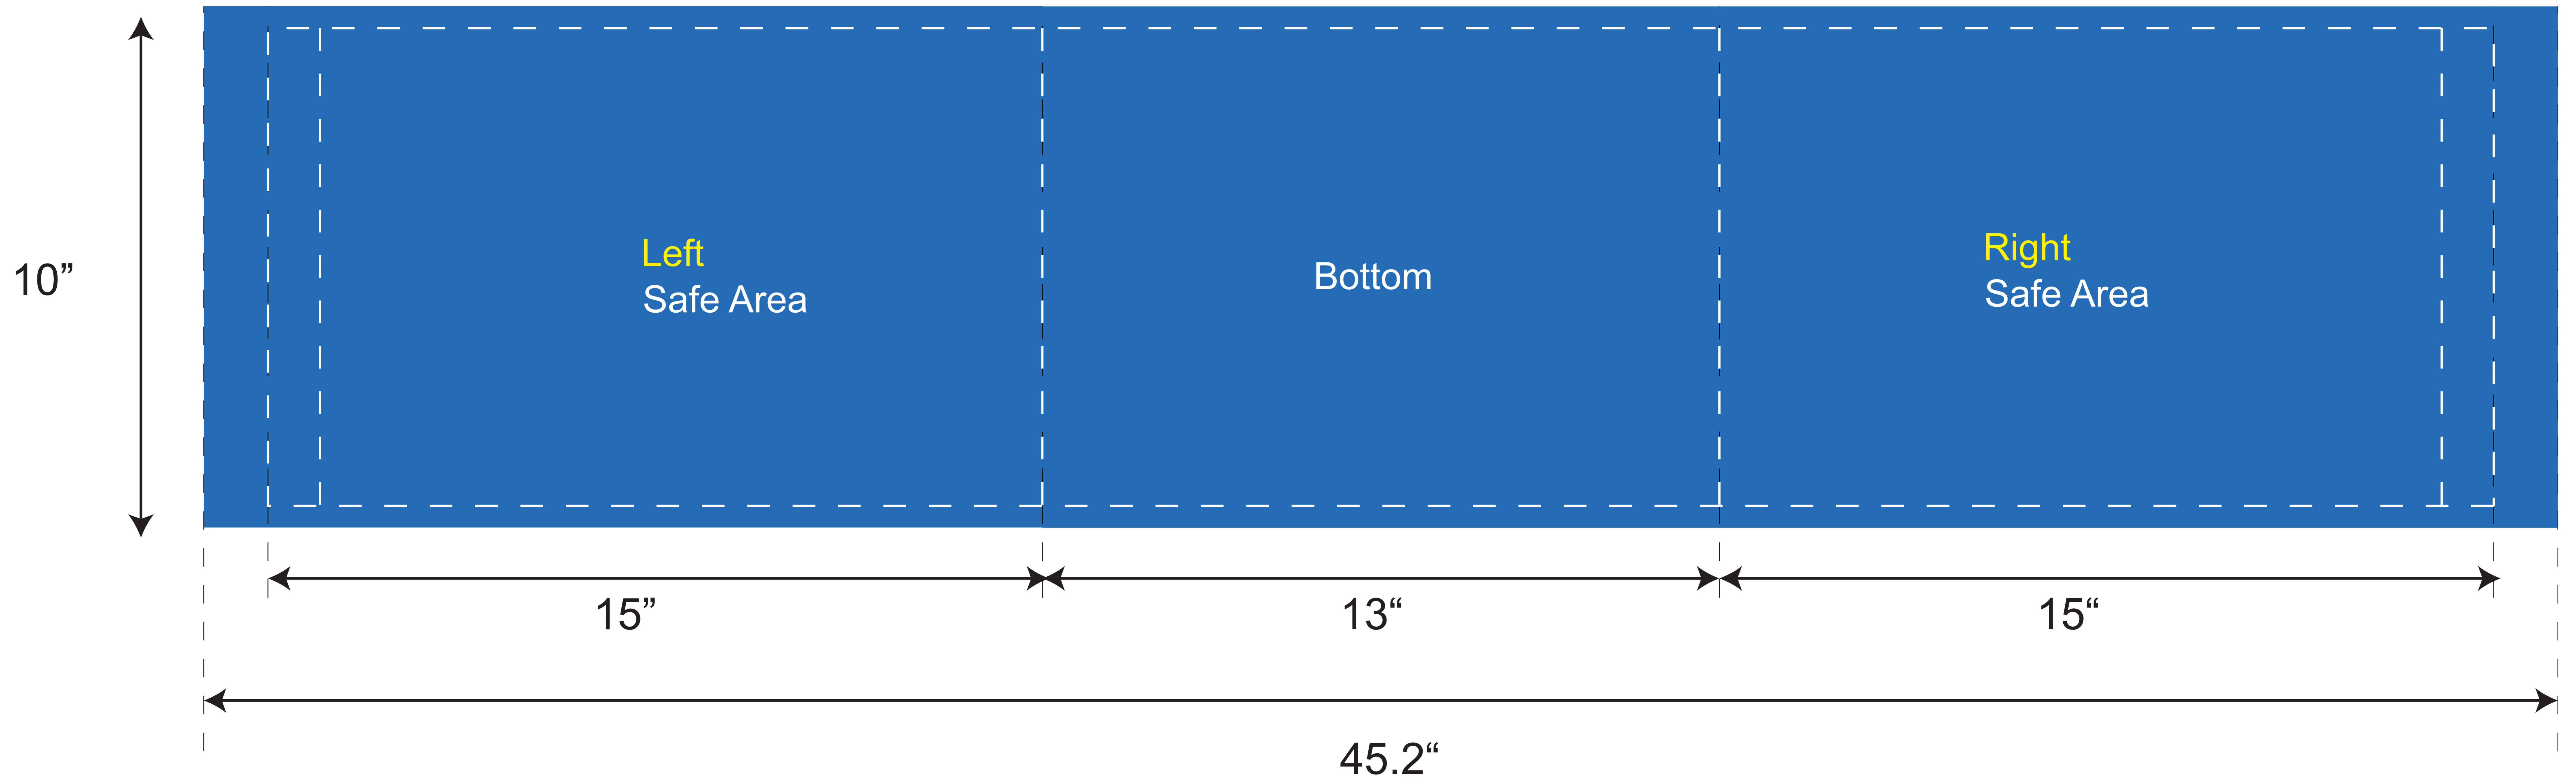

Item#: NWTDS1315FS

Art Placement

Template

Provide artwork to cover the entire blue area of the template.  
Artwork outside the dotted line will be hidden by piping and stitching