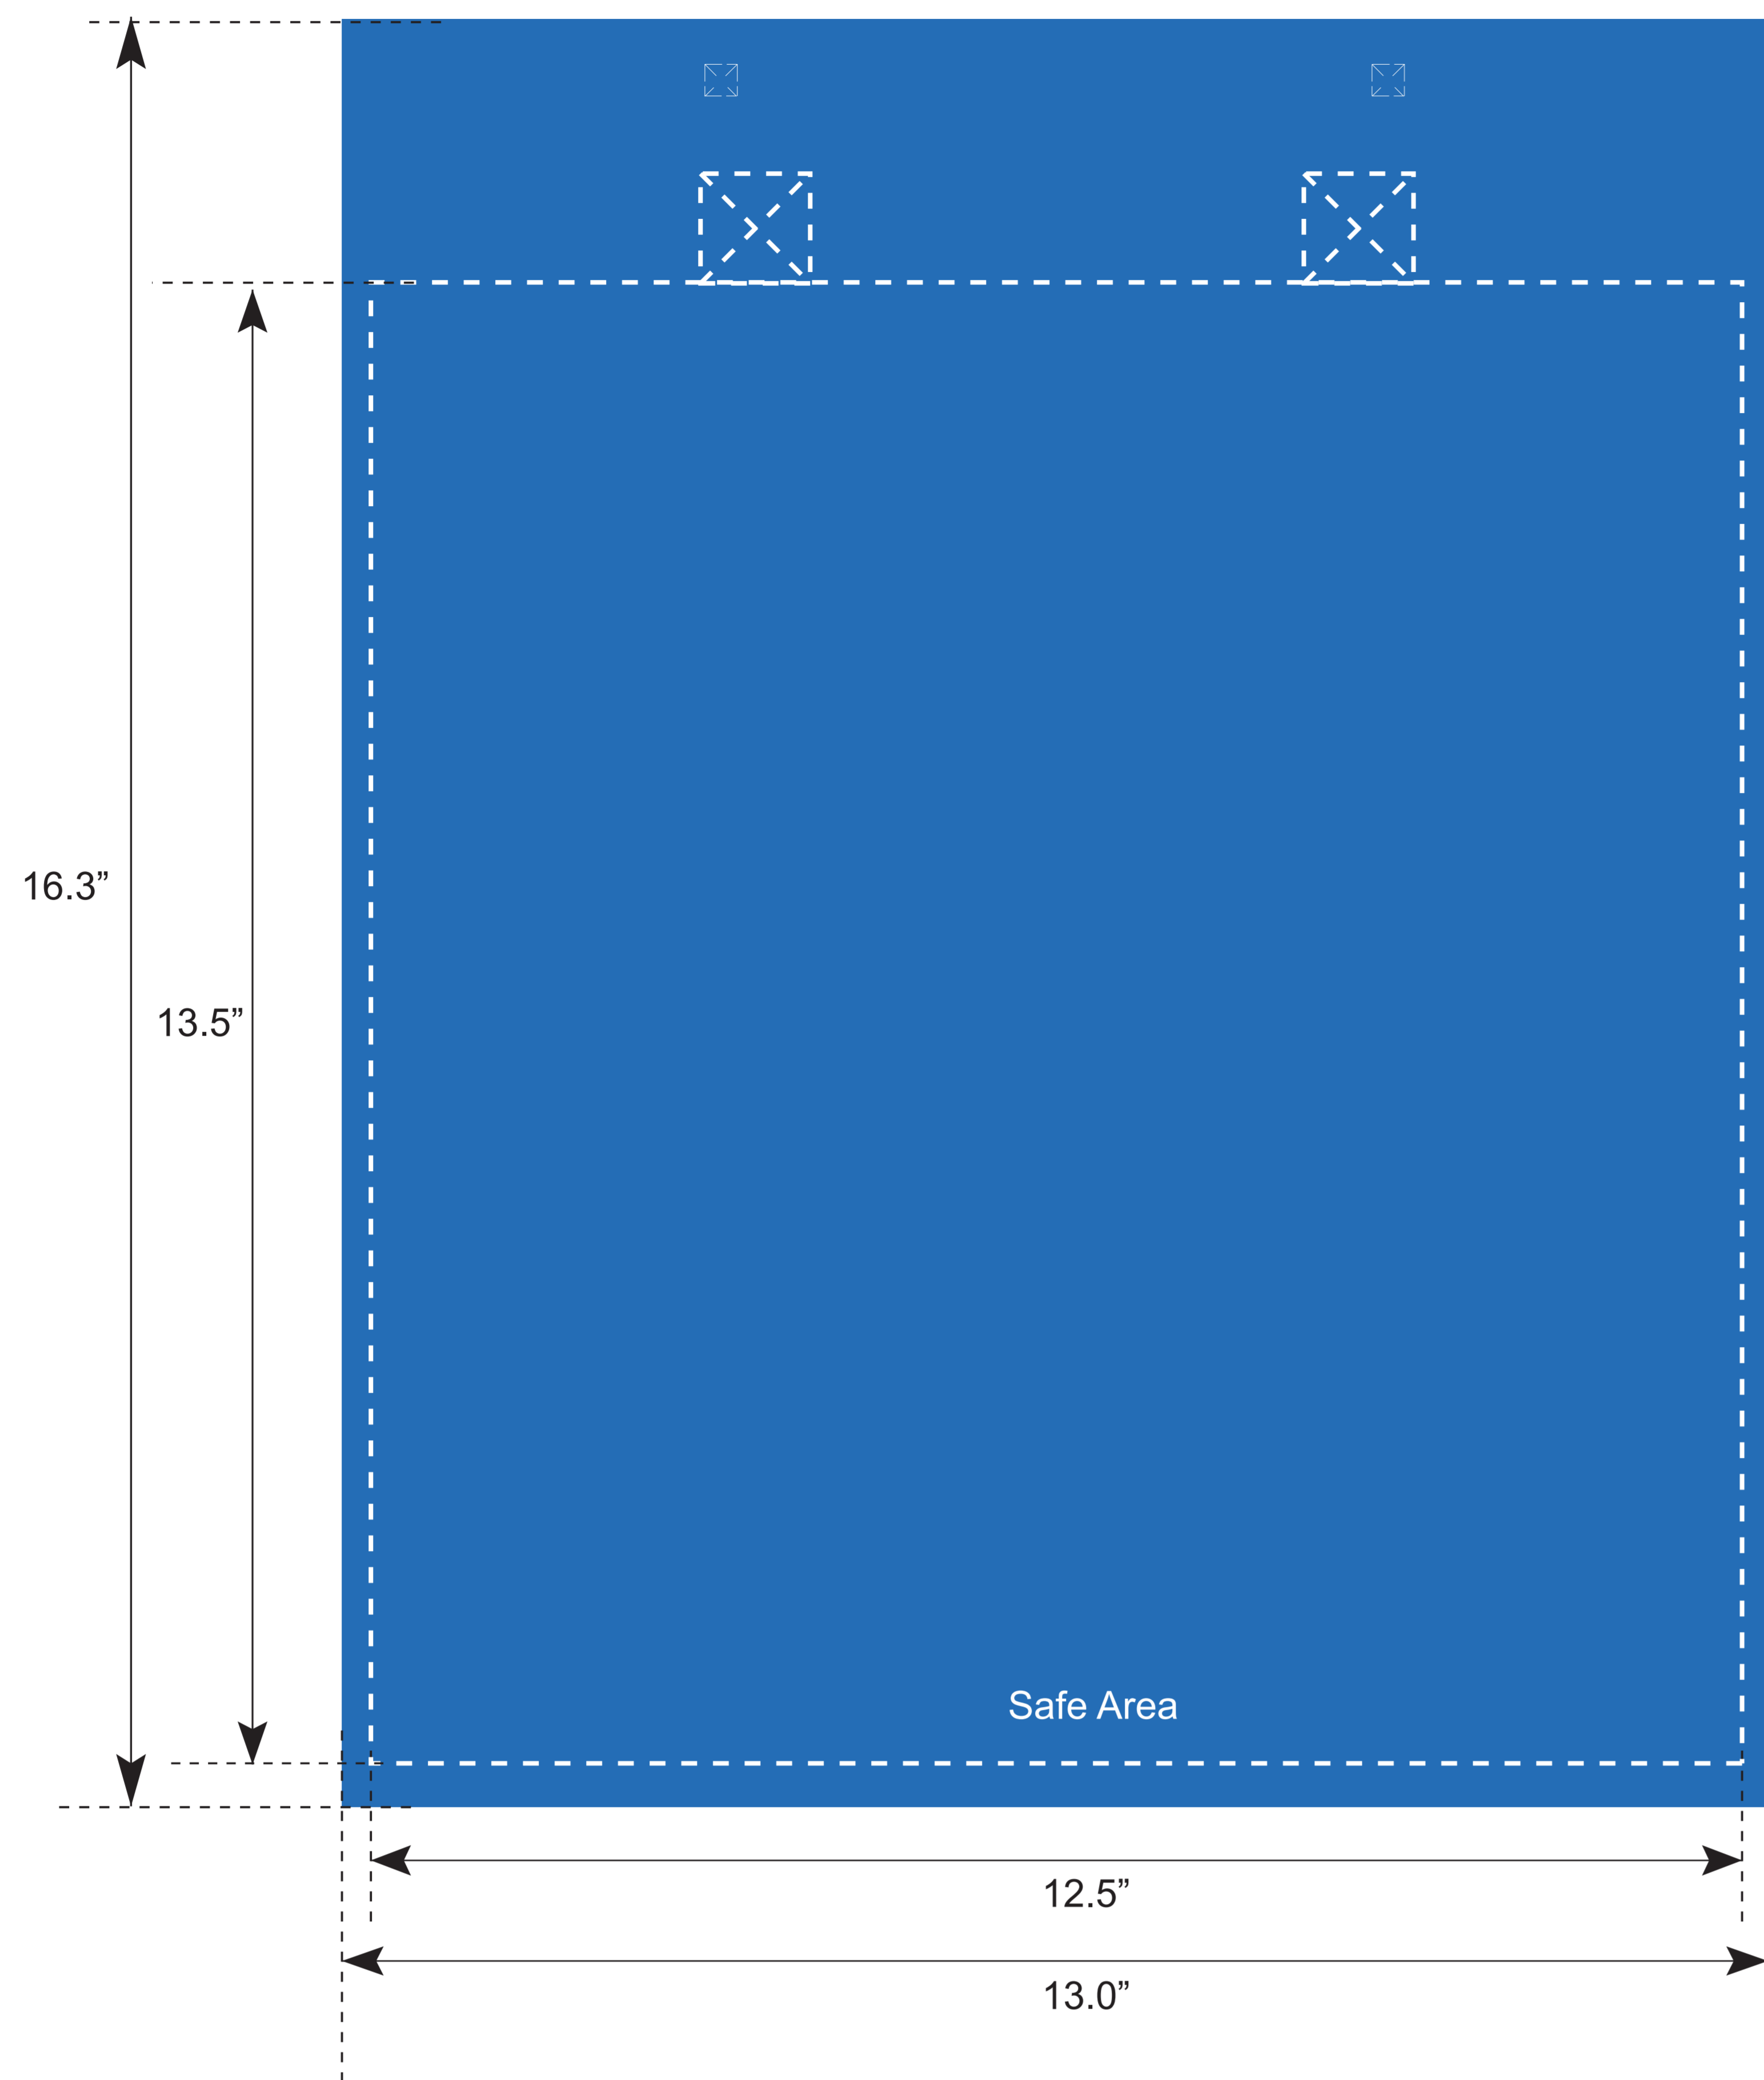

Item#: NWTDS1315FS

Art Placement

Template

Provide artwork to cover the entire blue area of the template.  
Artwork outside the dotted line will be hidden by piping and stitching